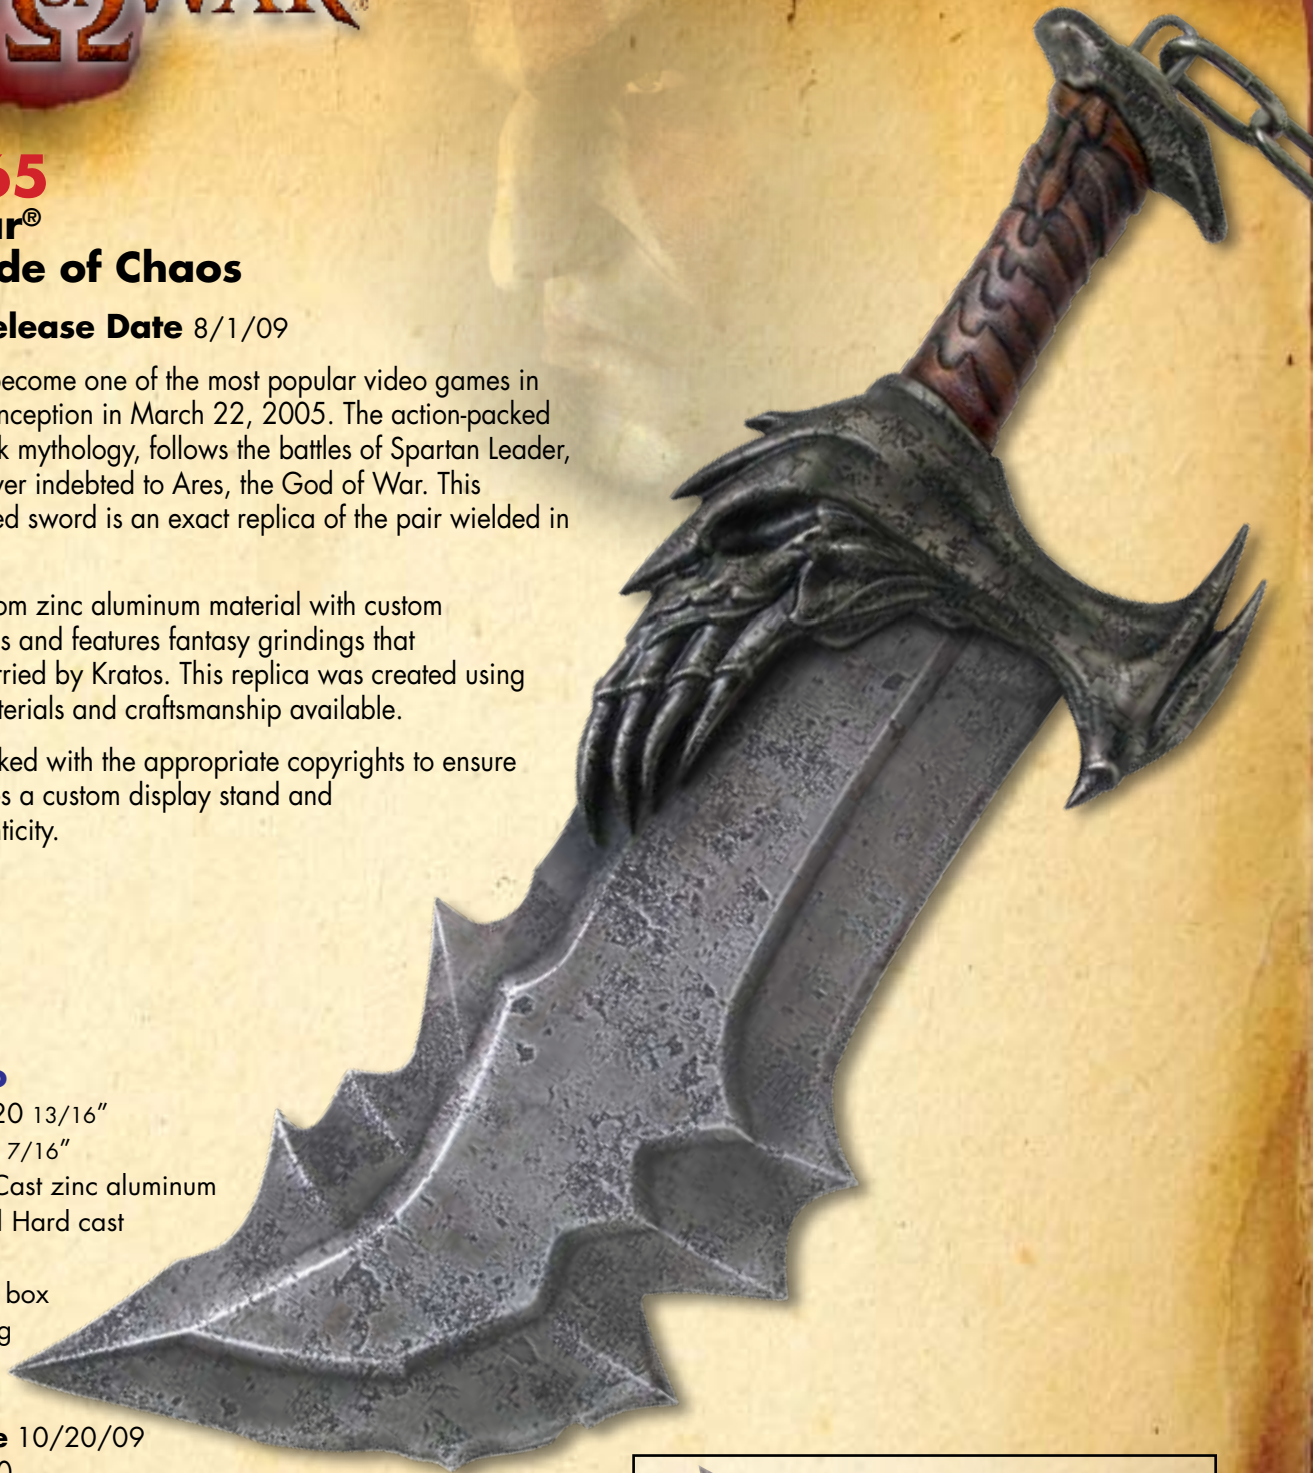

GOD OF WAR®

#UC2665

God of War® Kratos Blade of Chaos

Spec Sheet Release Date 8/1/09

God of War® has become one of the most popular video games in the world since its inception in March 22, 2005. The action-packed title based on Greek mythology, follows the battles of Spartan Leader, Kratos, who is forever indebted to Ares, the God of War. This authentically detailed sword is an exact replica of the pair wielded in the game.

The blade is cast from zinc aluminum material with custom etched mold textures and features fantasy grindings that mirror the piece carried by Kratos. This replica was created using the finest grade materials and craftsmanship available.

Each replica is marked with the appropriate copyrights to ensure authenticity. Includes a custom display stand and certificate of authenticity.

Product Info

Overall Length 20 13/16"

Blade Length 12 7/16"

Blade Material Cast zinc aluminum

Handle Material Hard cast
injection grip

Packaging Color box

Tang Full push tang

Approximate

Availability Date 10/20/09

List Price $224.00

Includes custom display stand

Images available in high resolution format. Please contact your United® Cutlery sales representative for information on accessing ftp site.

United
CUTLERY

201 Plantation Oak Drive
Thomasville, GA 31792
1.800.548.0835
unitedcutlery.com

WE HAVE THE EDGE YOU NEED™