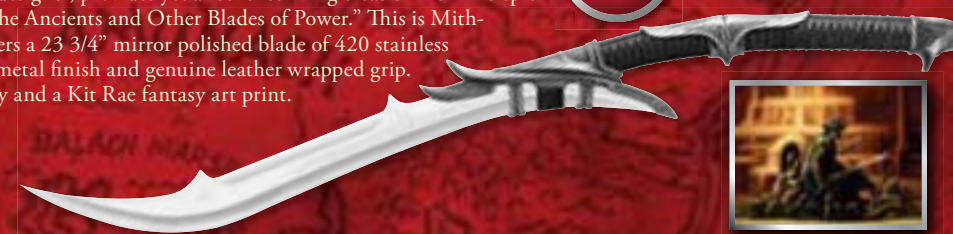

D. Mithrodin Sword

#KR0025

List $180⁰⁰

NEW

(D) Includes custom art print, "Battling the Horde" © 2005 Kit Rae.