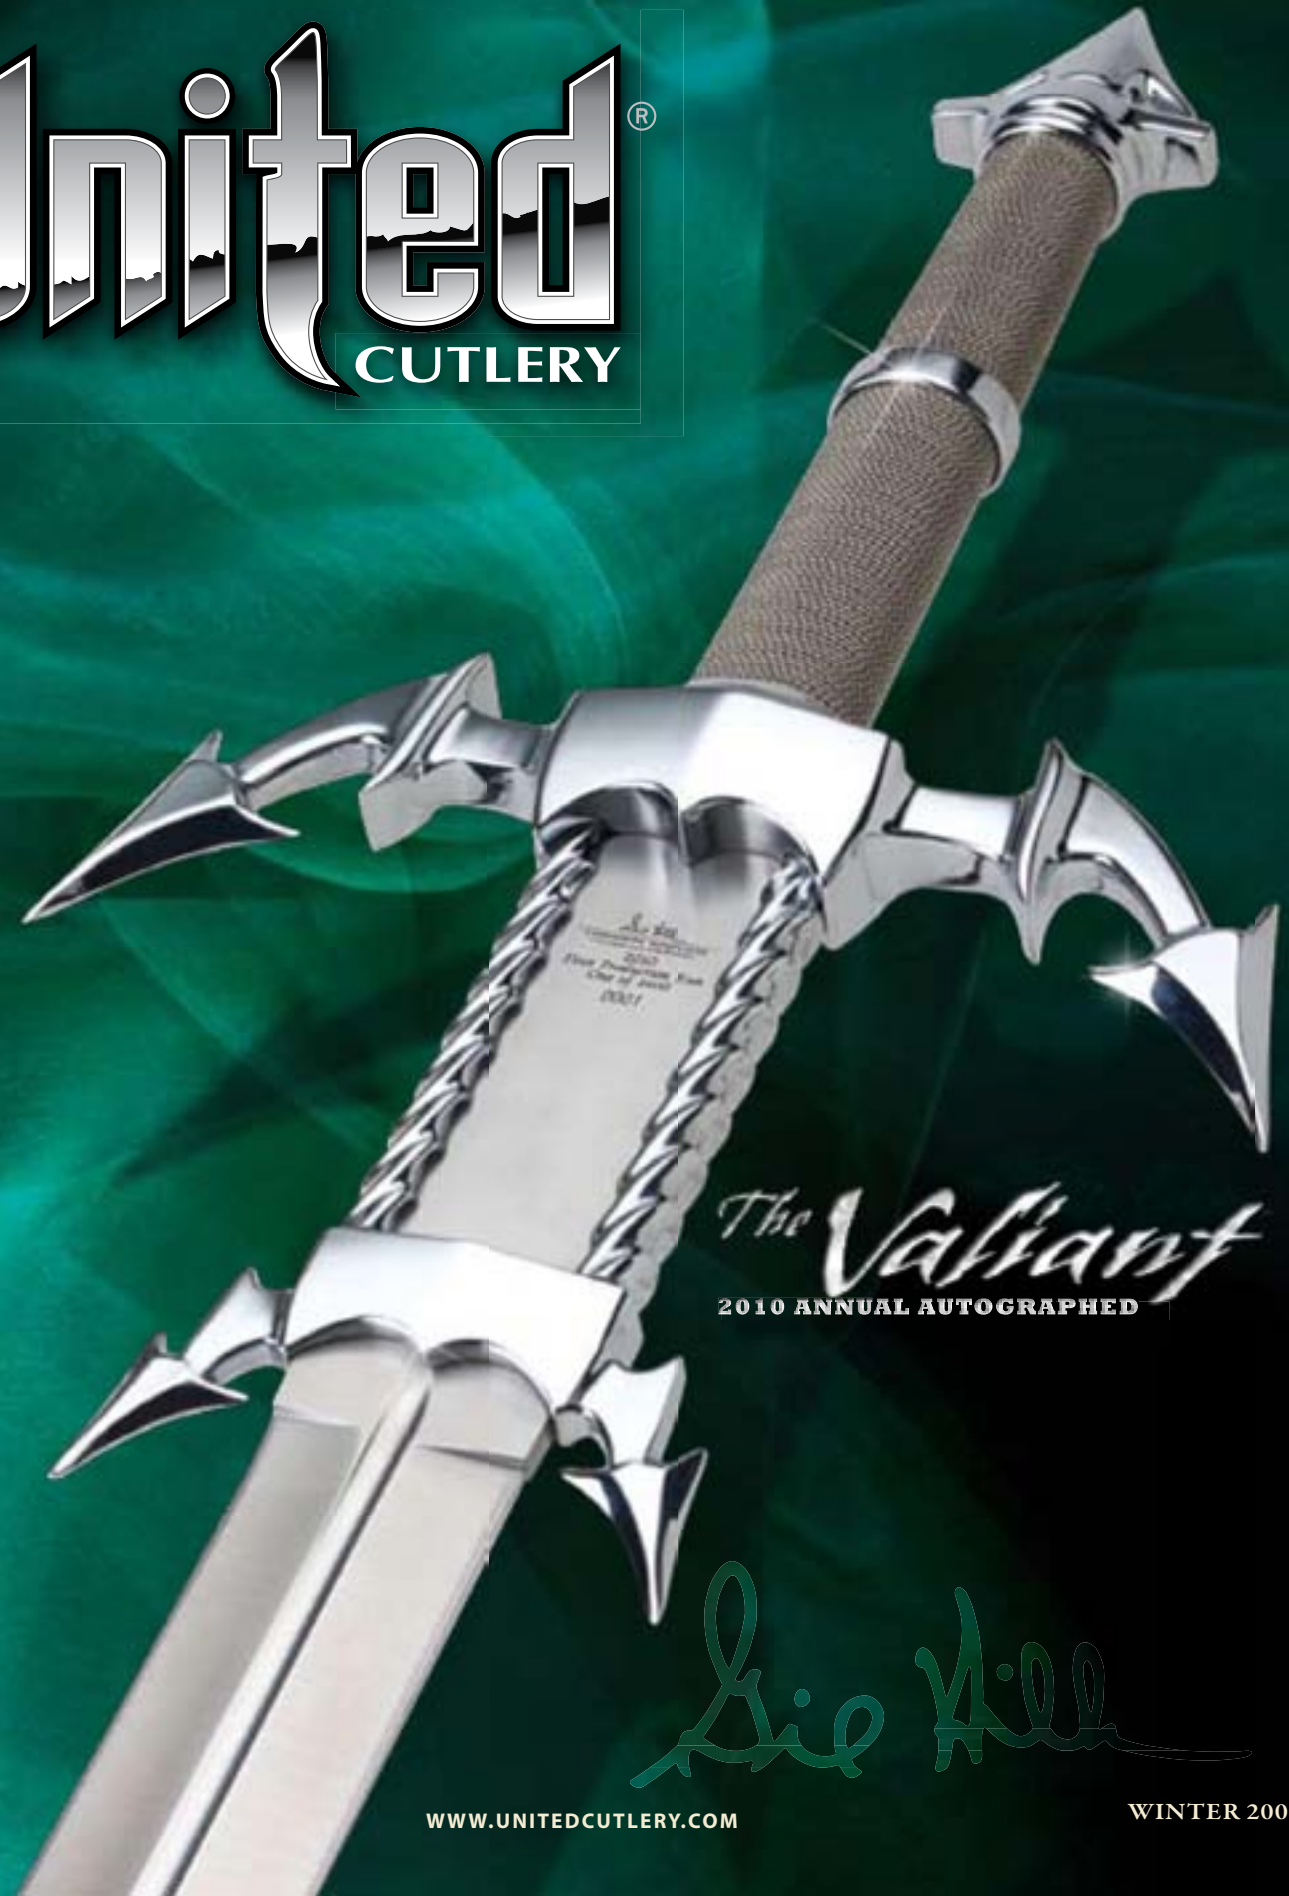

United®
CUTLERY