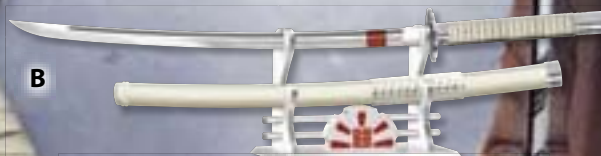

## THE RISE OF COBRA

FULLY LICENSED REPLICA FROM INDUSTRY LEADER UNITED® CUTLERY

NEW

NEW

HAND-FORGED  
WITH  
AUTHENTIC DETAILS

**A. Snake Eyes™ Katana**  
High Carbon Steel Blade Stainless handle with ABS overlay  
Hardwood sheath with leather wrap 36 5/8" ov, 24 1/4" bl