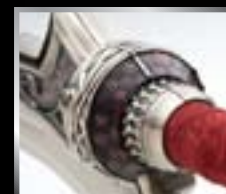

Officially Licensed Red Queen Sword of Nero

#UC2596

List $417⁰⁰

DEVIL MAY CRY

CAPCOM

United

WE HAVE THE EDGE YOU NEED™