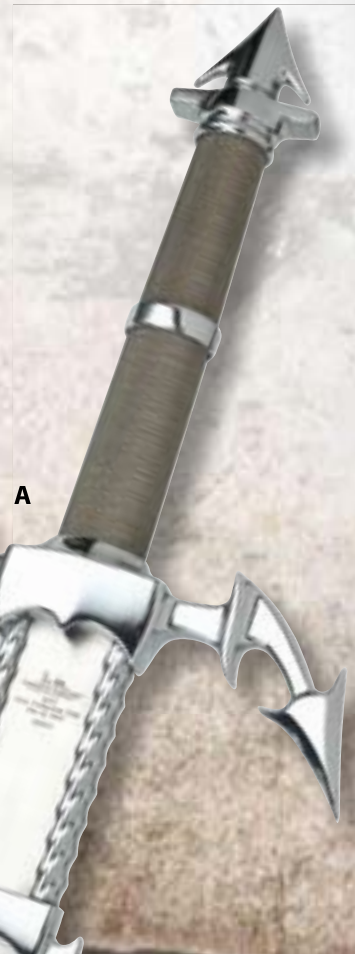

B. 2010 Gil Hibben™ Annual Valiant Sword Gold Edition

This limited edition adult collectible is an original Gil Hibben™ design and is strictly limited to 1,500 pieces. The double-edge-style blade is constructed from 420 stainless steel with an impeccable polished finish and heavy fuller groove down the center. The guard, pommel and fittings are cast of solid metal with a 24K-gold-plated finish. The handle grip is wrapped in twisted stainless steel wire for a superb grip. Included with this collectible sword is a custom designed scabbard and signed Certificate of Authenticity. 41 1/2" ov, 26" bl

#GH5021G
List $301⁰⁰

The Valiant