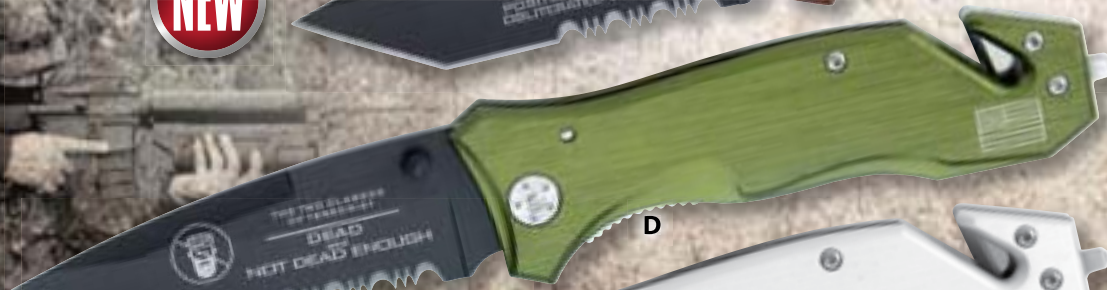

D

D. Dead, Not Dead Enough Folder

Green handle great for anyone involved in Operation Iraqi Freedom

#UC2645